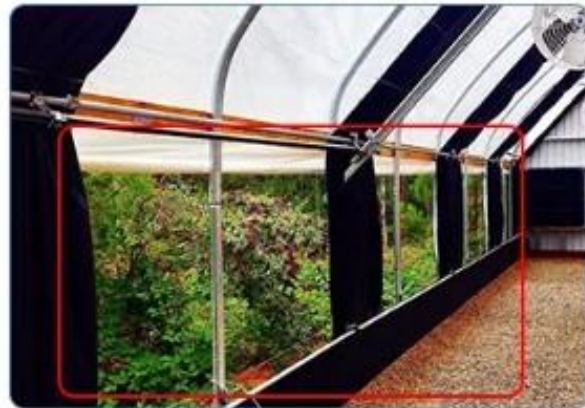

Cooling System

Cooling Fan

Cooling Pad

Light Deprivation Hood

In order to achieve 100% shading effect, the fans and wet curtains of the light deprivation greenhouse are equipped with hoods, which can perfectly solve the problem of light leakage.

Two Ventilation Styles

Roof Vents System

Side Vents System

Light system

Growing Light System

Lighting is essential for the growth of hemp. In different growth periods, the required light time is different. Insufficient light will lead to growth retardation. Our LED growing lights can meet the growth needs of different periods, allowing you to grow the best quality plants